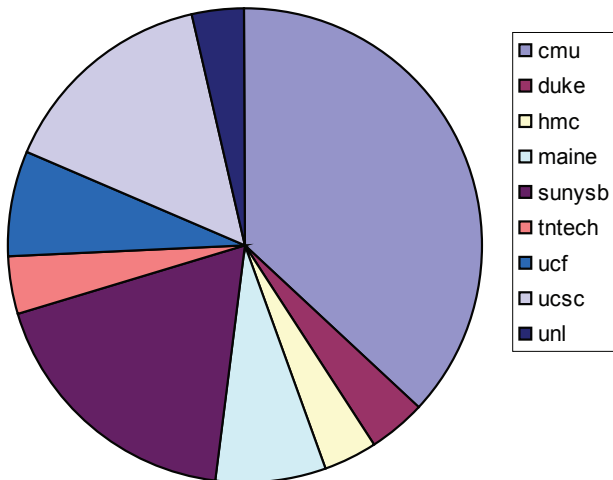

Posts to Storage Research Mailing List by Domain, Oct. 1, 2006 to Feb 29, 2008

	com	edu	gov	org	personal
seagate.com	1				
seagate.com	1				
cs.cmu.edu		1			
cs.sunysb.edu		1			
ornl.gov			1		
emc.com	1				
cse.unl.edu		1			
yahoo.com					1
lanl.gov			1		
mcs.anl.gov			1		
intel.com	1				
cs.cmu.edu		1			
cs.ucsc.edu		1			
us.ibm.com	1				
il.ibm.com	1				
Sun.COM	1				
ece.cmu.edu		1			
il.ibm.com	1				
cs.sunysb.edu		1			
ece.cmu.edu		1			
hp.com	1				
cs.duke.edu		1			
cs.sunysb.edu		1			
acm.org				1	
ece.cmu.edu		1			
eece.maine.edu		1			
us.ibm.com	1				
seagate.com	1				
eece.maine.edu		1			
snia.org				1	
cs.cmu.edu		1			
seagate.com	1				
cs.cmu.edu		1			
cs.cmu.edu		1			
ece.cmu.edu		1			
cs.ucf.edu		1			
andrew.cmu.edu		1			
fsl.cs.sunysb.edu		1			
gmail.com					1
ieee.org				1	
gmail.com					1
cs.hmc.edu		1			
gmail.com					1
gmail.com					1
lanl.gov			1		
tnitech.edu		1			
usenix.org				1	
cs.ucf.edu		1			
lanl.gov			1		
cs.sunysb.edu		1			
us.ibm.com	1				
yahoo.com					1
usenix.org				1	
soe.ucsc.edu		1			
yahoo.com					1
soe.ucsc.edu		1			
soe.ucsc.edu		1			
uni-paderborn.de					1
comcast.net					1
59	13	27	5	5	9
	com	edu	gov	org	personal

**Storage Research Mailing List  
Posts by Domain**

com - 13  
 edu - 27  
 gov - 5  
 org - 5  
 personal - 9  
  
 59

**.com Posts to Storage Research Mailing List  
by Company**

emc - 1  
 hp - 1  
 ibm - 5 (3 us, 2 il)  
 intel - 1  
 seagate - 4  
 sun - 1  
  
 13

**.edu Posts to Storage Research Mailing List  
by University**

cmu - 10 (5 cs, 4 ece, 1 andrew)  
 duke - 1  
 hmc - 1  
 maine - 2  
 sunysb - 5  
 tntech - 1  
 ucf - 2  
 ucsc - 4 (3 soe, 1 cs)  
 unl - 1  
  
 27