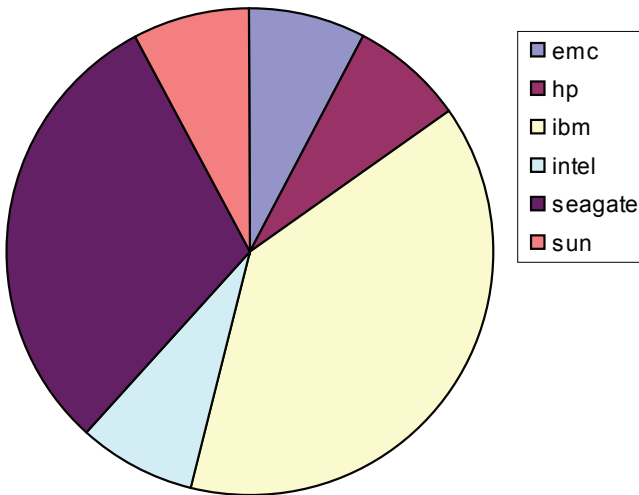

**.com Posts to Storage Research Mailing List
by Company**

emc - 1
hp - 1
ibm - 5 (3 us, 2 il)
intel - 1
seagate - 4
sun - 1

13